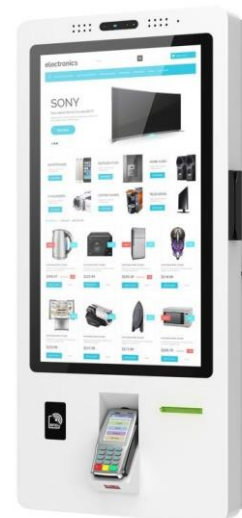

### Information Kiosk "INFO X20»

Ultra-compact wall-mounted information kiosk. The monitor's diagonal is 32" Tempered black-tinted glass. Vandal-proof housing.

Housing type-wall-mounted. For indoor use. LG / PHILIPS 32 " monitor. The facade is made of tempered glass. High screen brightness. Saving feature

#### Included in the price:

- \* Painting in any color according to the RAL Classic catalog
- LG / PHILIPS 32 " Monitor.
- \* Touch screen 31.5" (80 cm), 1920x1080 (FHD), brightness and viewing angles 500 CD / m2, 178° / 178° sensor Technology: Projection-capacitive (PCAP)

#### Specifications:

Overall dimensions H\*W\*D: 1125\*520\*186mm.  
Power parameters: AC 220 V, 50-60 Hz.  
Less than 1 W power Consumption (in off mode)  
Power consumption: 80W at peak  
Power saving function: 110W. (with minimal CPU load and minimal screen brightness)  
Housing: 3 mm structural steel, powder-coated RAL  
Tempered glass 6 mm.  
Sound: Built-in 2x10W speakers.

## The cost of self-service terminal in the base – 129 000 RUB

**Additional options** (Set at the customer's request and added to the base price):

FullHD webcam	<b>5 000 RUB.</b>
Online sales register Terminal FA	<b>17 000 RUB.</b>
Windows 10 Professional OS	<b>10 000 RUB</b>
Custom tg2460h receipt printer	<b>18 000 RUB</b>
Barcode scanner recognition of linear (1D) and two-dimensional (2D) barcodes	<b>8 000 RUB</b>
Loyalty card reader (magnetic)	<b>4 500 RUB</b>
acquiring Ingenico iPP320/Verifone VX820	<b>15 000 RUB</b>
Acquiring PAX D200	<b>23 400 RUB</b>